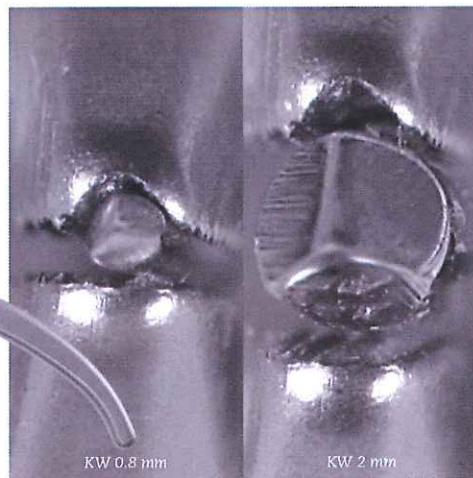

ALICE[®] WIRE PULLER - ref.: ALICE

Simplifies a difficult technique for KW 0.8 mm to 2 mm.

Length: 17.5 cm - Weight: 110 g

J.B. Implants Services bv

Robijnborch 7 T 073 52 20780
5241 LK Rosmalen F 073 52 21245
www.jb-implants.nl E jblock@knoware.nl

- . Guaranteed for 5 years, 1 year for the jaws.
- . Stainless steel.
- . Copyright ©

www.alex.fr